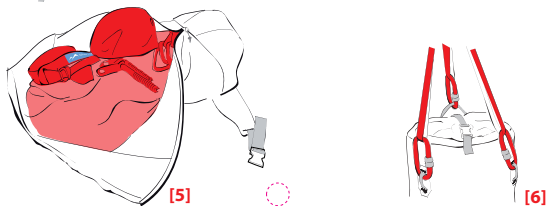

YETI 60 BACKPACK

VERSATILE, RUGGED AND LIGHTWEIGHT BACKPACK FOR LONG AND DEMANDING ALPINE CLIMBS

Ideal uses Alpine climbing, backcountry skiing, mountaineering, expeditions

Features

- Frontal and lateral compression straps for skis or snowboard [1]
- 4 removable and adjustable gear loops under the shoulder straps [2]
- Dual ice tool holder [3]
- Rope carrier below the top pouch [4]
- Fully extended zipper for easily storing and accessing the content [5]
- Three point haul system [6]
- Removable and adjustable top pouch with extensible 10L skirt
- Removable padded hip belt and back frame
- Removable three-fold emergency sleeping mat
- Two fixed gear loops inside the pack
- Hydration-compatible
- Double reinforced bottom

Technologies 420 denier rip-stop and 850 denier 2 by 2 basket ballistic CORDURA®, Nylon rip-stop 210 denier, Acetal Duraflex® buckle, YKK® zippers

Standard Weight 1500 g **Stripped Weight** 860 g

PERFORMANCE ALPINE CLIMBING