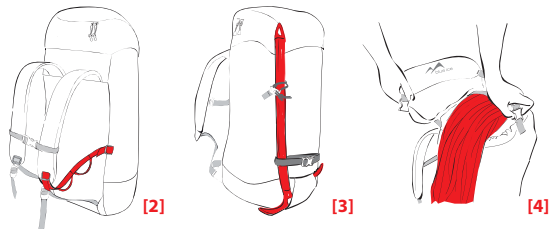

YETI 60 BACKPACK

VERSATILE, RUGGED AND LIGHTWEIGHT BACKPACK FOR LONG AND DEMANDING ALPINE CLIMBS

Ideal uses Alpine climbing, backcountry skiing, mountaineering, expeditions

Features

- Frontal and lateral compression straps for skis or snowboard [1]
- 4 removable and adjustable gear loops under the shoulder straps [2]
- Dual ice tool holder [3]
- Rope carrier below the top pouch [4]
- Fully extended zipper for easily storing and accessing the content [5]
- Three point haul system [6]
- Removable and adjustable top pouch with extensible 10L skirt
- Removable padded hip belt and back frame
- Removable three-fold emergency sleeping mat
- Two fixed gear loops inside the pack
- Hydration-compatible
- Double reinforced bottom

Technologies 420 denier rip-stop and 850 denier 2 by 2 basket ballistic CORDURA®, Nylon rip-stop 210 denier, Acetal Duraflex® buckle, YKK® zippers

Standard Weight 1500 g **Stripped Weight** 860 g

PERFORMANCE ALPINE CLIMBING