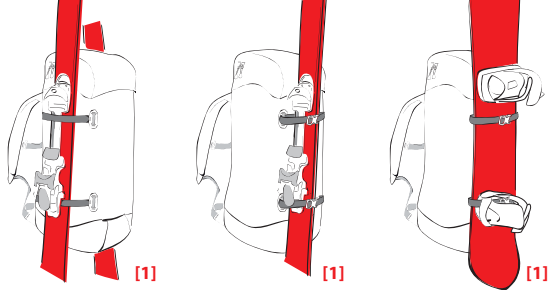

YETI 60 BACKPACK

VERSATILE, RUGGED AND LIGHTWEIGHT BACKPACK FOR LONG AND DEMANDING ALPINE CLIMBS

Ideal uses Alpine climbing, backcountry skiing, mountaineering, expeditions

Features

- Frontal and lateral compression straps for skis or snowboard [1]
- 4 removable and adjustable gear loops under the shoulder straps [2]
- Dual ice tool holder [3]
- Rope carrier below the top pouch [4]
- Fully extended zipper for easily storing and accessing the content [5]
- Three point haul system [6]
- Removable and adjustable top pouch with extensible 10L skirt
- Removable padded hip belt and back frame
- Removable three-fold emergency sleeping mat
- Two fixed gear loops inside the pack
- Hydration-compatible
- Double reinforced bottom

Technologies 420 denier rip-stop and 850 denier 2 by 2 basket ballistic CORDURA®, Nylon rip-stop 210 denier, Acetal Duraflex® buckle, YKK® zippers

Standard Weight 1500 g **Stripped Weight** 860 g

PERFORMANCE ALPINE CLIMBING