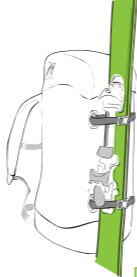

WARTHOG 38L BACKPACK

ULTRA STRONG AND LIGHT BACKPACK FOR ALPINE GUIDES AND LONG TECHNICAL CLIMBS

Ideal uses Guiding, alpine climbing, backcountry skiing, mountaineering, expeditions

Features

- Helmet holder [1]
- Frontal compression straps for skis or snowboard [2]
- Dual ice tool holder [3]
- Rope carrier below the top pouch [4]
- Three-point haul system [5]
- Removable three-fold emergency sleeping mat
- Removable hip belt
- Hydration-compatible
- Double reinforced bottom

Technologies 500 denier and 850 denier 2 by 2 basket ballistic CORDURA®, Nylon rip-stop 210 denier, Acetal Duraflex® buckle, YKK® zippers

Standard Weight 890 g

PROFESSIONAL ALPINE CLIMBING

[1]

[2]

[2]

[3]

[4]