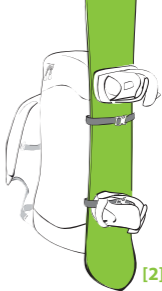

WARTHOG 38L BACKPACK

ULTRA STRONG AND LIGHT BACKPACK FOR ALPINE GUIDES AND LONG TECHNICAL CLIMBS

Ideal uses Guiding, alpine climbing, backcountry skiing, mountaineering, expeditions

Features

- Helmet holder [1]
- Frontal compression straps for skis or snowboard [2]
- Dual ice tool holder [3]
- Rope carrier below the top pouch [4]
- Three-point haul system [5]
- Removable three-fold emergency sleeping mat
- Removable hip belt
- Hydration-compatible
- Double reinforced bottom

Technologies 500 denier and 850 denier 2 by 2 basket ballistic CORDURA®, Nylon rip-stop 210 denier, Acetal Duraflex® buckle, YKK® zippers

Standard Weight 890 g

PROFESSIONAL ALPINE CLIMBING

[1]

[2]

[2]

[3]

[4]